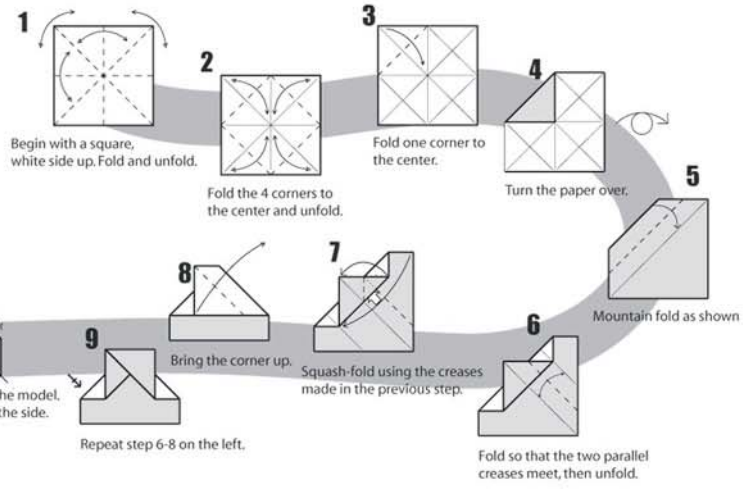

Welsh Corgi

Model & Diagrams by Go Guspath
(Hong Kong)

Created 11/2003
Diagrams 5/2004

Mountain fold the front leg. Reverse fold the tail using the creases made in step 12.