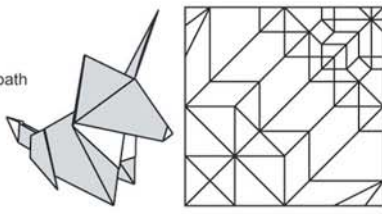

Welsh Corgi

Model & Diagrams by Go Guspath
(Hong Kong)

Created 11/2003
Diagrams 5/2004

Mountain fold the front leg. Reverse fold the tail using the creases made in step 12.